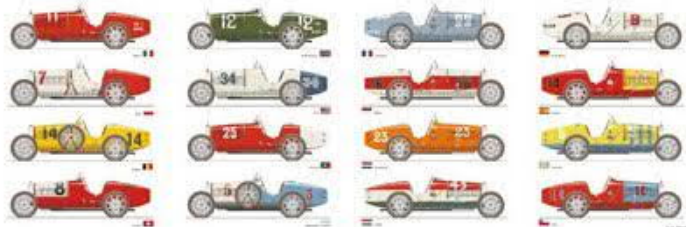

Item No. M-189

CMC Bugatti T35  
Nation Color Project

Die Sammel-Serie wird fortgeführt /  
The collectors series is continued

Bugatti Type 35 Grand Prix  
Nation Colour Project

SCALE 1:18

Extraordinary in a Class of the Exquisite